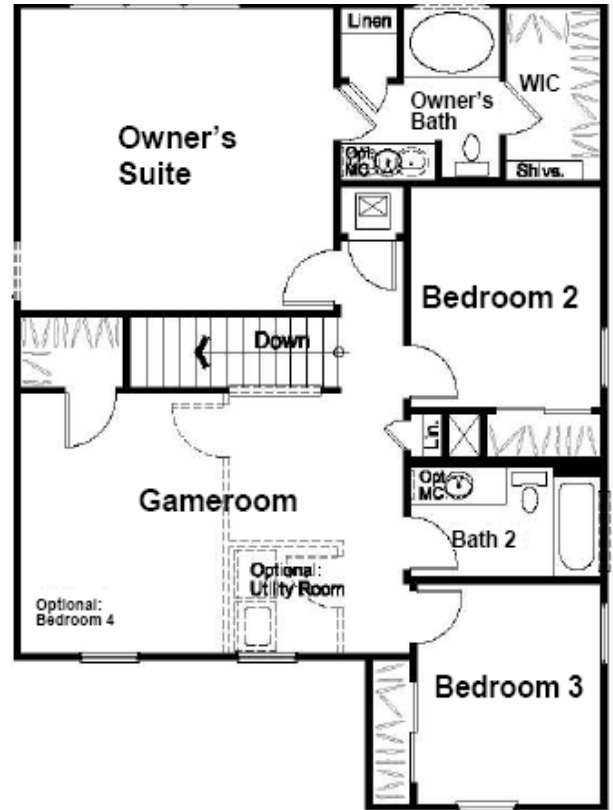

Mission Creek
(210) 633.6157