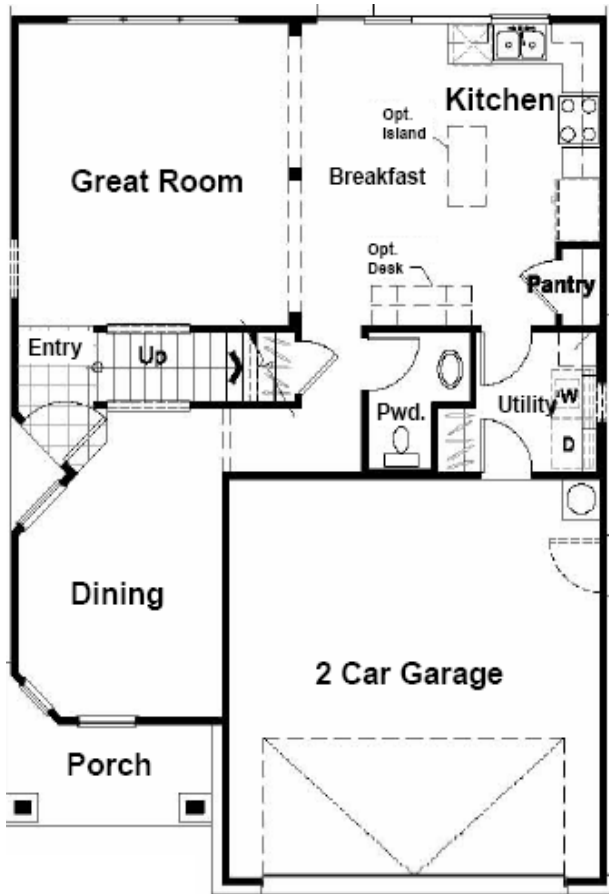

Mission Creek
(210) 633.6157