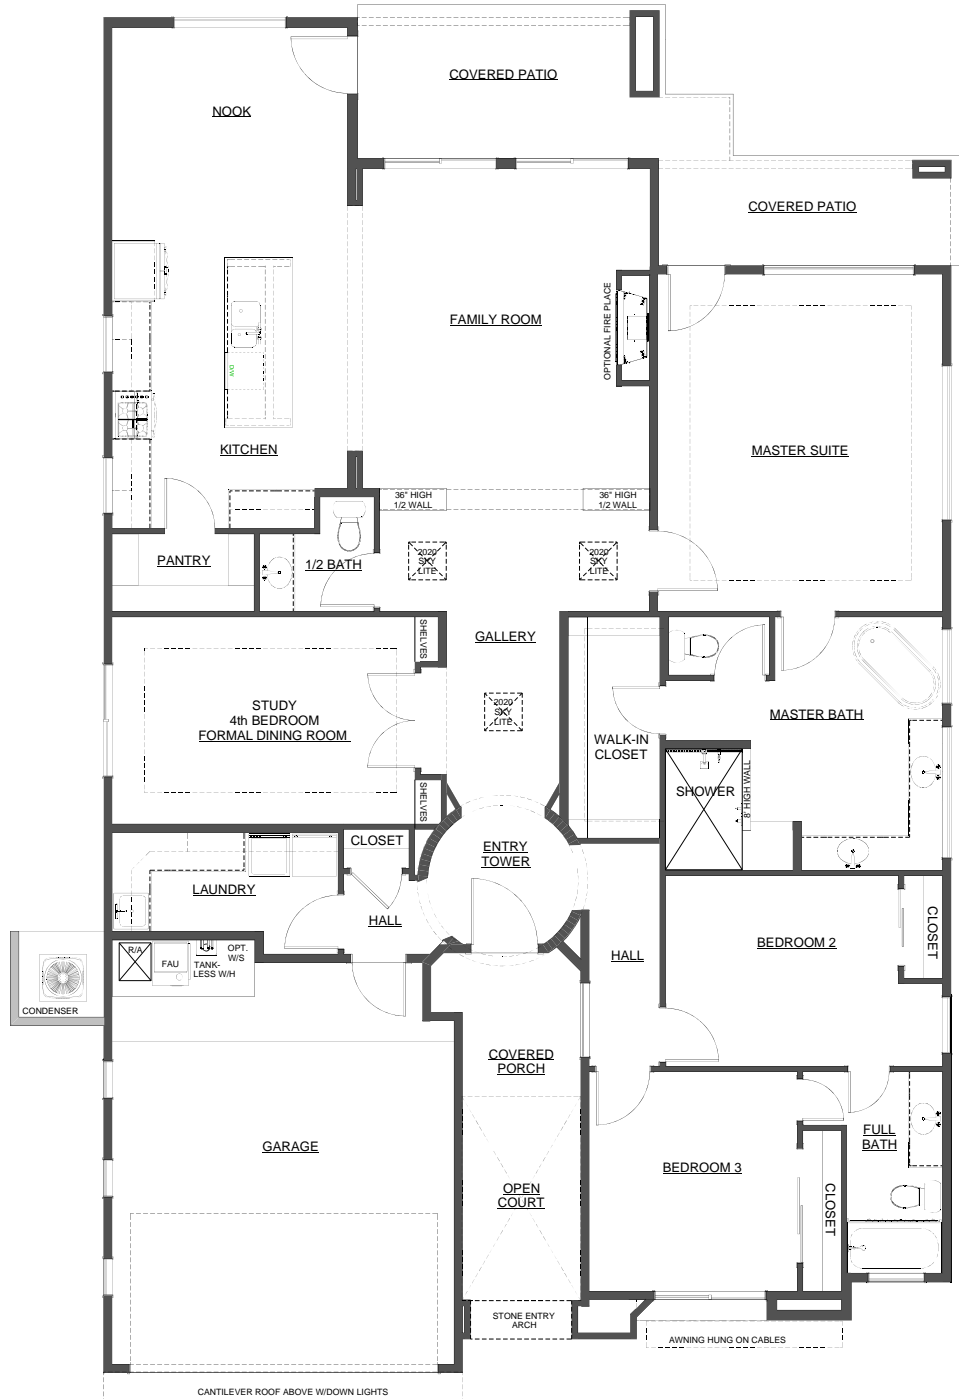

Puerta
del Bosque

DESERT WILLOW

SIVAGE
HOMES

Renderings are artist's conceptions and may vary slightly from actual home. Minor architectural changes may be made from time to time at the option of the builder. Square footage and feature dimensions are approximate and subject to change without notice. All rights reserved. © Copyright Sivage Community Development, LLC dba Sivage Homes.

Puerta
del Bosque

DESERT WILLOW

SIVAGE
HOMES

HEATED AREA 2,274

Puerta
del Bosque

DESERT WILLOW

FORMAL DINING ROOM OPTION

OPTIONAL MASTER BATH

4TH BEDROOM OPTION

OPTIONAL CASITA

SIVAGE
HOMES