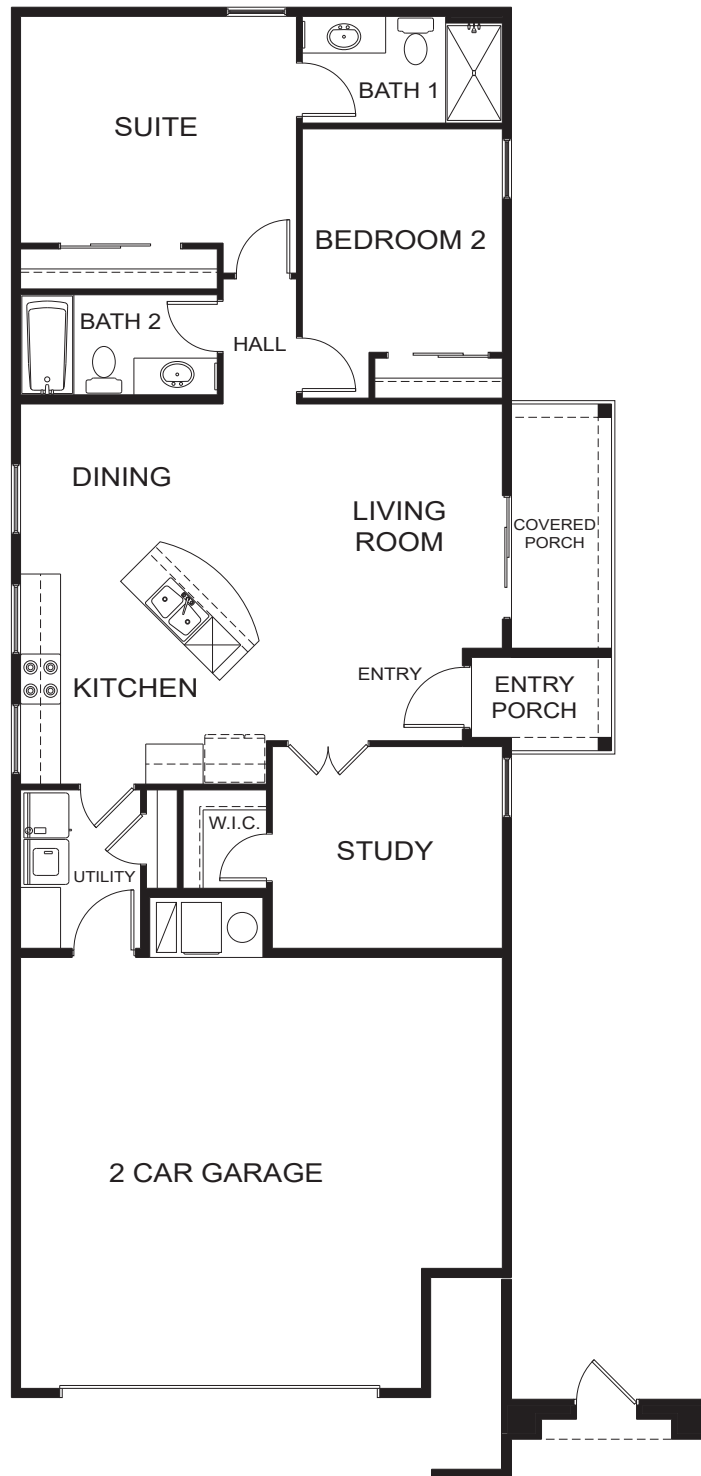

# Capricho

1162 sq. ft.  
3 Bedroom  
2 Bath

# Capricho

1162 sq. ft.  
3 Bedroom  
2 Bath

Elevation A

Elevation B

Elevation C

Elevation D

Elevation E

To offer you more choices, there are a variety of floor plan options and exterior elevations. Your price may vary depending upon your selection of lot, elevation, exterior finish, etc. All room sizes and square footages are approximate and may vary by plan and plan elevations. Consult your New Home Sales Professional for specific details. Prices and features subject to change without notice. Sivage Homes, LLC dba Michael Sivage Homes